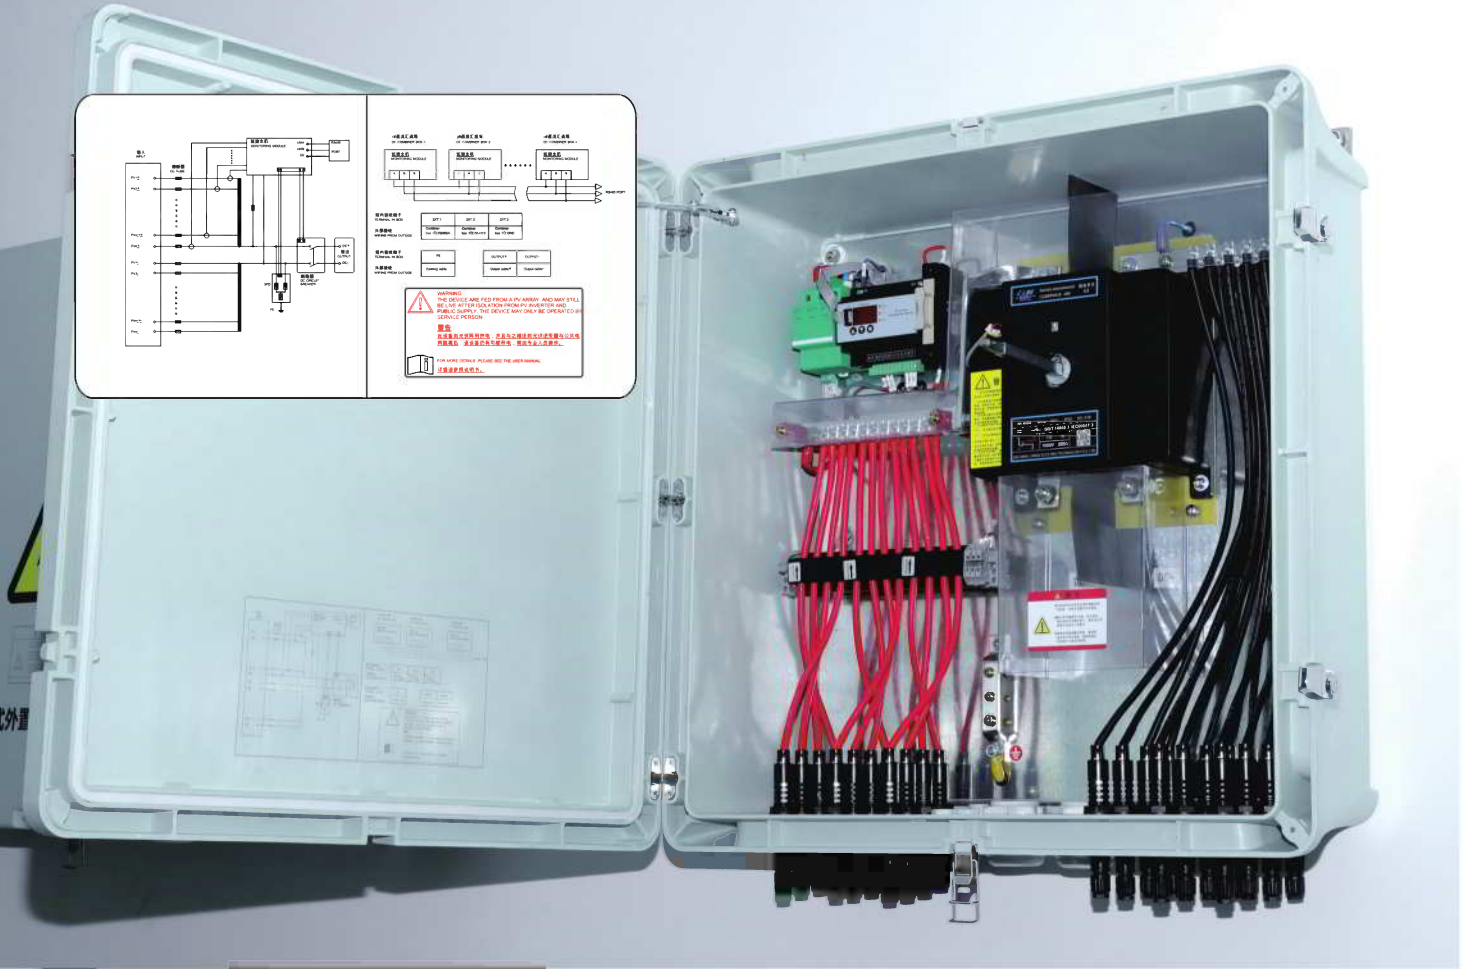

迭代直流光伏汇流箱

Iterative DC photovoltaic combiner box

专利设计

PV PANEL FUSE CONNECTOR

光伏面板式保险丝连接器

- ▶ **SIMPLE TO REPLACE FUSE**
保险丝更换简单
- ▶ **SAVING MAINTENANCE COSTS**
节约维护成本

FUSE 1-50A IS OPTIONAL
(保险丝 1-50A 可选)

SCAN THE QR CODE TO SEE MORE
扫一扫查看更多

迭代直流光伏汇流箱，就是改变传统光伏汇流箱里熔断器是一个个紧挨着排列在一起容易产生叠加热效应，另外，熔断器箱内安装占空间也大，进出线还需配防水接头或MC4公母对插接头，通过创新设计，将熔断器安装在箱壁上，解决了传统汇流箱二大问题，节省空间，优化器件排布，提高性能，最主要的还要降低成本，迎来汇流箱新的时代。

The iterative DC photovoltaic combiner box is to change the traditional photovoltaic combiner box that the fuses are arranged next to each other and easily produce superimposed heating effects. In addition, the installation space in the fuse box is also large, and the inlet and outlet lines need to be equipped with waterproof connectors or MC4. Male and female butt connectors, through innovative design, the fuse is installed on the wall of the box, which solves the two major problems of the traditional combiner box, saves space, optimizes the arrangement of components, improves performance, and the most important thing is to reduce costs and usher in convergence. Box new era.

产品特点

产品设计制造严格依据IEC61439-1 IEC61439-2 IEC62109-1等标准
外箱采用高强度玻璃纤维箱，防护等级可达IP67。

绝缘性能良好安全可靠

采用外置式光伏熔断器，额定电流可达50A（实际情况配置不同）
可在多样的气候环境下使用，温度适用范围广。

安装方式：挂接安装，提供可靠安装挂角。

Product design and manufacturing strictly comply with IEC61439-1, IEC61439-2, IEC62109-1 and other standards.

The outer box adopts high-strength glass fiber box, and the protection level can reach Ip67.

Good insulation performance, safe and reliable Use external photovoltaic fuse, rated current up to 50A (the actual configuration is different) It can be used in a variety of climatic environments and has a wide range of temperature applications. Installation method: Hook installation, providing reliable installation angle.