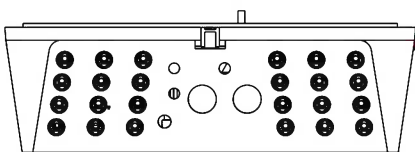

SCAN THE QR CODE TO SEE MORE
扫一扫查看更多

迭代直流光伏汇流箱，就是改变传统光伏汇流箱里熔断器是一个个紧挨着排列在一起容易产生叠加热效应，另外，熔断器箱内安装占空间也大，进出线还需配防水接头或MC4公母对插接头，通过创新设计，将熔断器安装在箱壁上，解决了传统汇流箱二大问题，节省空间，优化器件排布，提高性能，最主要的还要降低成本，迎来汇流箱新的时代。

The iterative DC photovoltaic combiner box is to change the traditional photovoltaic combiner box that the fuses are arranged next to each other and easily produce superimposed heating effects. In addition, the installation space in the fuse box is also large, and the inlet and outlet lines need to be equipped with waterproof connectors or MC4. Male and female butt connectors, through innovative design, the fuse is installed on the wall of the box, which solves the two major problems of the traditional combiner box, saves space, optimizes the arrangement of components, improves performance, and the most important thing is to reduce costs and usher in convergence. Box new era.

产品特点

产品设计制造严格依据IEC61439-1 IEC61439-2 IEC62109-1等标准
外箱采用高强度玻璃纤维箱，防护等级可达IP67。

绝缘性能良好安全可靠

采用外置式光伏熔断器，额定电流可达50A（实际情况配置不同）
可在多样的气候环境下使用，温度适用范围广。

安装方式：挂接安装，提供可靠安装挂角。

Product design and manufacturing strictly comply with IEC61439-1, IEC61439-2, IEC62109-1 and other standards.

The outer box adopts high-strength glass fiber box, and the protection level can reach Ip67.

Good insulation performance, safe and reliable Use external photovoltaic fuse, rated current up to 50A (the actual configuration is different) It can be used in a variety of climatic environments and has a wide range of temperature applications. Installation method: Hook installation, providing reliable installation angle.