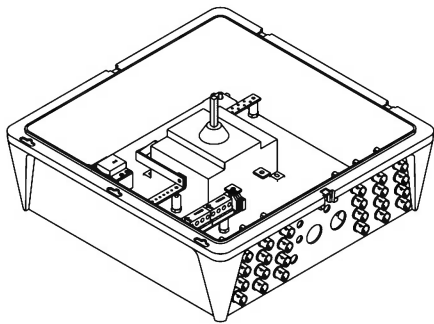

迭代直流光伏汇流箱

Iterative DC photovoltaic combiner box

专利设计

PV PANEL FUSE CONNECTOR

光伏面板式保险丝连接器

- ▶ **SIMPLE TO REPLACE FUSE**
保险丝更换简单
- ▶ **SAVING MAINTENANCE COSTS**
节约维护成本

FUSE 1-50A IS OPTIONAL
(保险丝 1-50A 可选)

SCAN THE QR CODE TO SEE MORE
扫一扫查看更多

迭代直流光伏汇流箱，就是改变传统光伏汇流箱里熔断器是一个个紧挨着排列在一起容易产生叠加热效应，另外，熔断器箱内安装占空间也大，进出线还需配防水接头或MC4公母对插接头，通过创新设计，将熔断器安装在箱壁上，解决了传统汇流箱二大问题，节省空间，优化器件排布，提高性能，最主要的还要降低成本，迎来汇流箱新的时代。

The iterative DC photovoltaic combiner box is to change the traditional photovoltaic combiner box that the fuses are arranged next to each other and easily produce superimposed heating effects. In addition, the installation space in the fuse box is also large, and the inlet and outlet lines need to be equipped with waterproof connectors or MC4. Male and female butt connectors, through innovative design, the fuse is installed on the wall of the box, which solves the two major problems of the traditional combiner box, saves space, optimizes the arrangement of components, improves performance, and the most important thing is to reduce costs and usher in convergence. Box new era.

产品特点

产品设计制造严格依据IEC61439-1 IEC61439-2 IEC62109-1等标准
外箱采用高强度玻璃纤维箱，防护等级可达IP67。

绝缘性能良好安全可靠

采用外置式光伏熔断器，额定电流可达50A（实际情况配置不同）
可在多样的气候环境下使用，温度适用范围广。

安装方式：挂接安装，提供可靠安装挂角。

Product design and manufacturing strictly comply with IEC61439-1, IEC61439-2, IEC62109-1 and other standards.

The outer box adopts high-strength glass fiber box, and the protection level can reach Ip67.

Good insulation performance, safe and reliable Use external photovoltaic fuse, rated current up to 50A (the actual configuration is different) It can be used in a variety of climatic environments and has a wide range of temperature applications. Installation method: Hook installation, providing reliable installation angle.