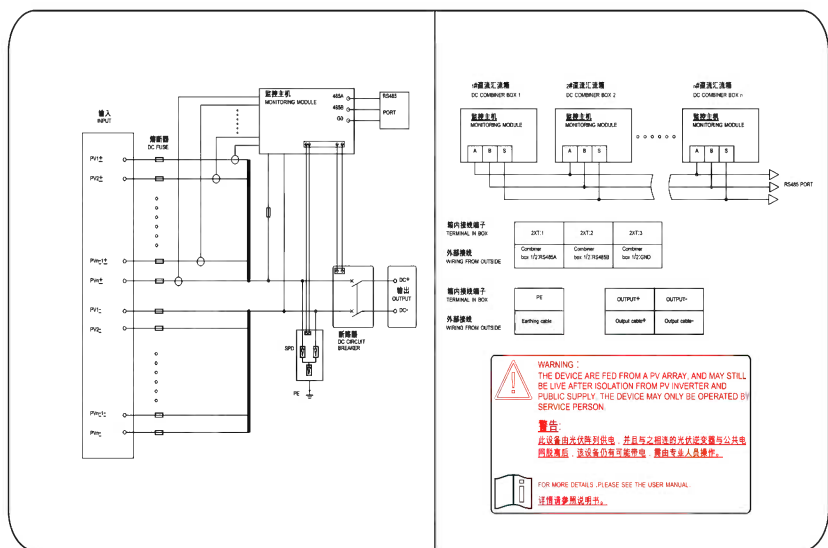

组件清单

序号 No.	元器件名称 Component	型号及规格 Models and Specifications	单位 Unit	数量 Quantity
1	12路外置式汇流箱 (SMC材质) External combiner box (SMC material)	QST-733733260	台 tower	1
2	隔离开关 Isolating switch	CLBDPHUS-400	台 tower	1
3	外置式熔断器 External fuse	ARDF-50/1500-85 40A	套 Set	24
4	熔断器 Fuse	ARD-32/1500-65	套 Set	1
5	浪涌保护器 Surge protector	LT-40/G1500	台 tower	1
6	智能监控模块 Smart Monitoring Module	IP-15DM	套 Set	1
7	铜排 Copper bar	5X30	套 Set	1
8	其他辅料 Other auxiliary materials		套 Set	1