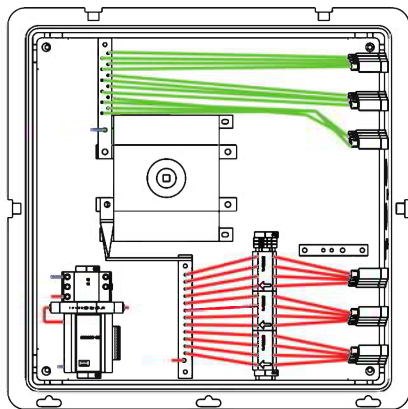

SCAN THE QR CODE TO SEE MORE
扫一扫查看更多

迭代直流光伏汇流箱，就是改变传统光伏汇流箱里熔断器是一个个紧挨着排列在一起容易产生叠加热效应，另外，熔断器箱内安装占空间也大，进出线还需配防水接头或MC4公母对插接头，通过创新设计，将熔断器安装在箱壁上，解决了传统汇流箱二大问题，节省空间，优化器件排布，提高性能，最主要的还要降低成本，迎来汇流箱新的时代。

The iterative DC photovoltaic combiner box is to change the traditional photovoltaic combiner box that the fuses are arranged next to each other and easily produce superimposed heating effects. In addition, the installation space in the fuse box is also large, and the inlet and outlet lines need to be equipped with waterproof connectors or MC4. Male and female butt connectors, through innovative design, the fuse is installed on the wall of the box, which solves the two major problems of the traditional combiner box, saves space, optimizes the arrangement of components, improves performance, and the most important thing is to reduce costs and usher in convergence. Box new era.

产品特点

产品设计制造严格依据IEC61439-1 IEC61439-2 IEC62109-1等标准
外箱采用高强度玻璃纤维箱，防护等级可达IP67。

绝缘性能良好安全可靠

采用外置式光伏熔断器，额定电流可达50A（实际情况配置不同）
可在多样的气候环境下使用，温度适用范围广。

安装方式：挂接安装，提供可靠安装挂角。

Product design and manufacturing strictly comply with IEC61439-1, IEC61439-2, IEC62109-1 and other standards.

The outer box adopts high-strength glass fiber box, and the protection level can reach Ip67.

Good insulation performance, safe and reliable Use external photovoltaic fuse, rated current up to 50A (the actual configuration is different) It can be used in a variety of climatic environments and has a wide range of temperature applications. Installation method: Hook installation, providing reliable installation angle.